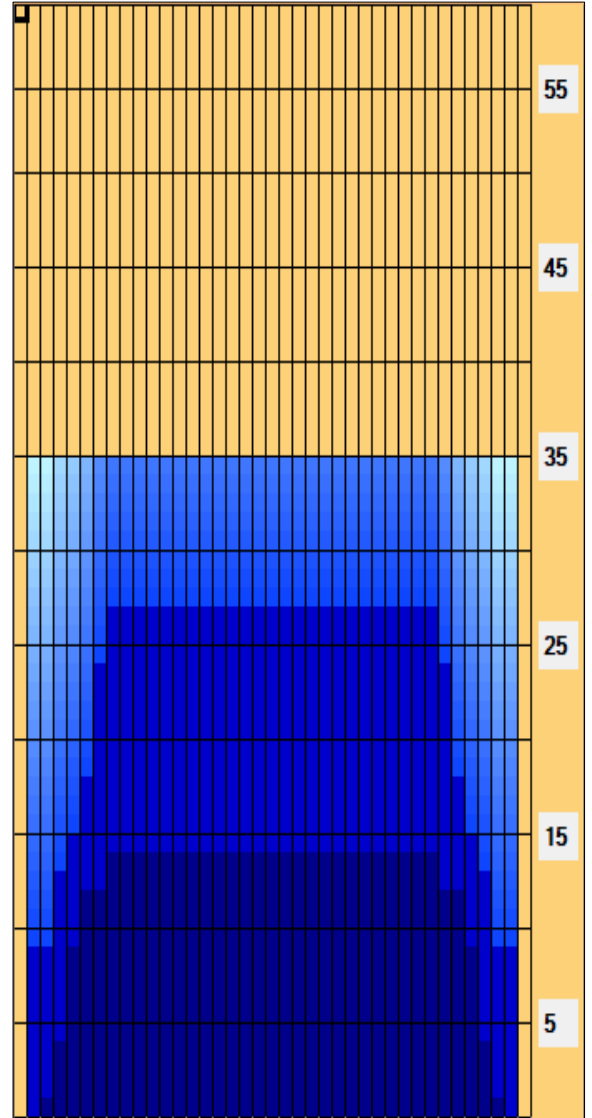

2019 Tournament of Americas Short

Oil Pattern Distance: 35 Feet **Reverse Brush Drop:** 31 Feet **Oil Per Board:** 50 uL
Forward Oil Total: 11.05 mL **Reverse Oil Total:** 12.1 mL **Volume Oil Total:** 23.15 mL
Forward Boards Crossed: 221 Boards **Reverse Boards Crossed:** 242 Boards **Total Boards Crossed:** 463 Boards

Start	Stop	Loads	Speed	Crossed	Start	End	Feet	T.Oil
1	2L 2R	1	14	37	0.0	0.0	0.0	1850
2	3L 3R	1	14	35	0.0	1.9	1.9	1750
3	4L 4R	1	18	33	1.9	4.4	2.5	1650
4	5L 5R	2	18	62	4.4	9.5	5.1	3100
5	6L 6R	1	18	29	9.5	12.0	2.5	1450
6	8L 8R	1	18	25	12.0	14.5	2.5	1250
7	2L 2R	0	18	0	14.5	26.0	11.5	0
8	2L 2R	0	22	0	26.0	31.0	5.0	0
9	2L 2R	0	30	0	31.0	35.0	4.0	0

Forward Reverse More

Start	Stop	Loads	Speed	Crossed	Start	End	Feet	T.Oil
1	2L 2R	0	30	0	35.0	27.0	-8.0	0
2	8L 8R	1	22	25	27.0	23.9	-3.1	1250
3	7L 7R	2	22	54	23.9	17.7	-6.2	2700
4	6L 6R	1	18	29	17.7	15.2	-2.5	1450
5	5L 5R	1	18	31	15.2	12.7	-2.5	1550
6	4L 4R	2	14	66	12.7	8.8	-3.9	3300
7	2L 2R	1	14	37	8.8	6.9	-1.9	1850
8	2L 2R	0	14	0	6.9	0.0	-6.9	0

Forward Reverse More

Conditioner:
Type In or Select One

TransferType:
Type In or Select One

Forward

Reverse

Combined

Buff

Item	3L-7L:18L-18R	8L-12L:18L-18R	13L-17L:18L-18R	18L-18R:17R-13R	18L-18R:12R-8R	18L-18R:7R-3R
Description	Outside Track:Middle	Middle Track:Middle	Inside Track:Middle	Middle: Inside Track	Middle:Middle Track	Middle:Outside Track
Track Zone Ratio	1.79	1	1	1	1	1.79